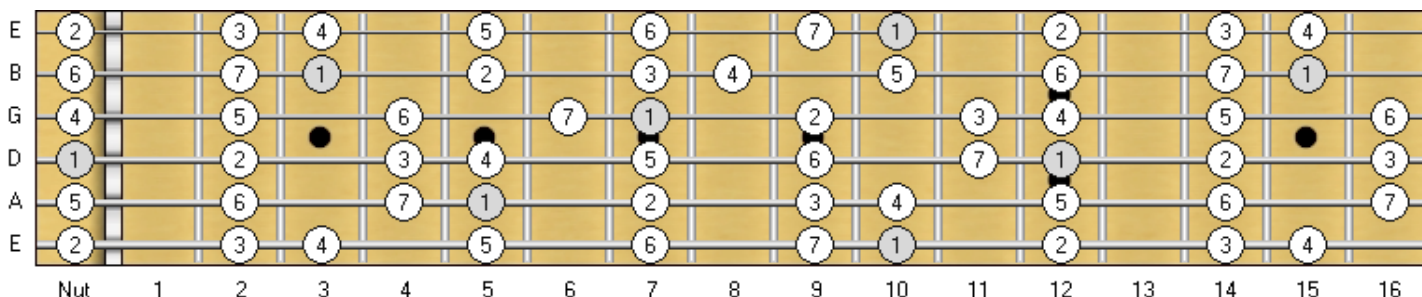

D Major Scale: Reference Sheet

1	2	3	4	5	6	7	1
D	E	F#	G	A	B	C#	D

1	4	5	-	2	3	6	-	7
D	G	A		Em	F#m	Bm		C#°

Learn how to master guitar scales over the entire fretboard...
www.GuitarScaleMastery.com/letter/